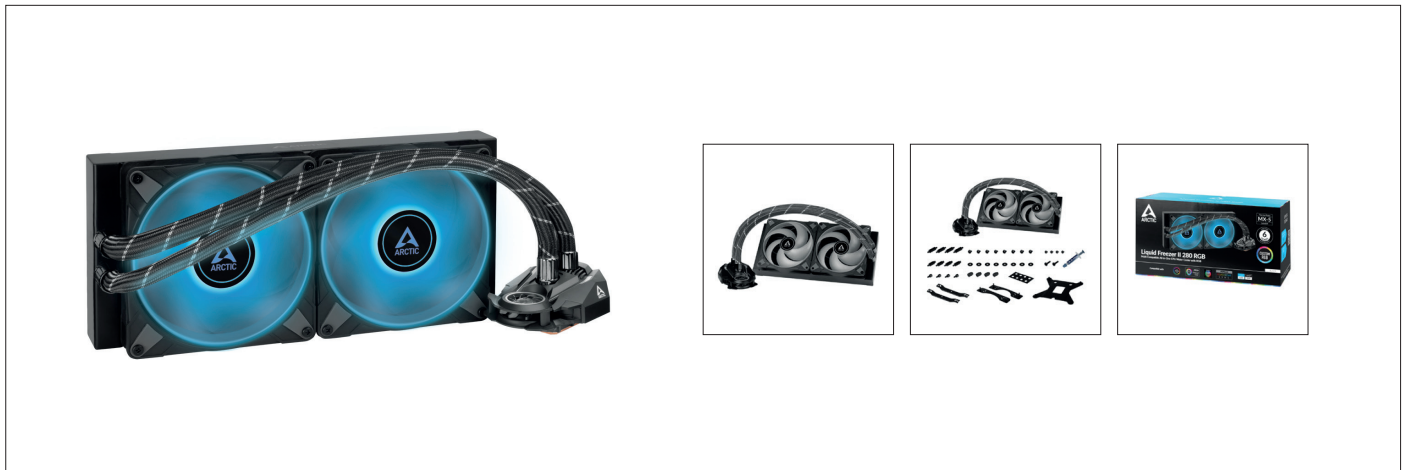

# Liquid Freezer II 280 RGB

Multi Compatible All-in-One CPU Water Cooler with RGB

## General Specifications

Compatibility	Intel® 1200, 115x, 2011-3*, 2066* AMD® AM4	*Square ILM
TIM	MX-5 (0.8 g)	
Pump & Fan Connector	4-Pin Connector	
LED Connector	4-Pin 12V-G-R-B Connector with Y-splitter	
Weight	2019 g (2 Fans, Radiator, Pump, Tubes)	

## Pump/Cold Plate Specifications

VRM Fan	40 mm, 1000–3000 rpm (Controlled by PWM)
Pump	800–2000 rpm (PWM gesteuert)
Power Consumption	0.5 W–2.7 W Pump and VRM Fan
Tube Length	450 mm
Tube Diameter	Outer: 12.4 mm Inner: 6.0 mm
Dimensions	78 (L) x 53 (W) x 98 (H) mm