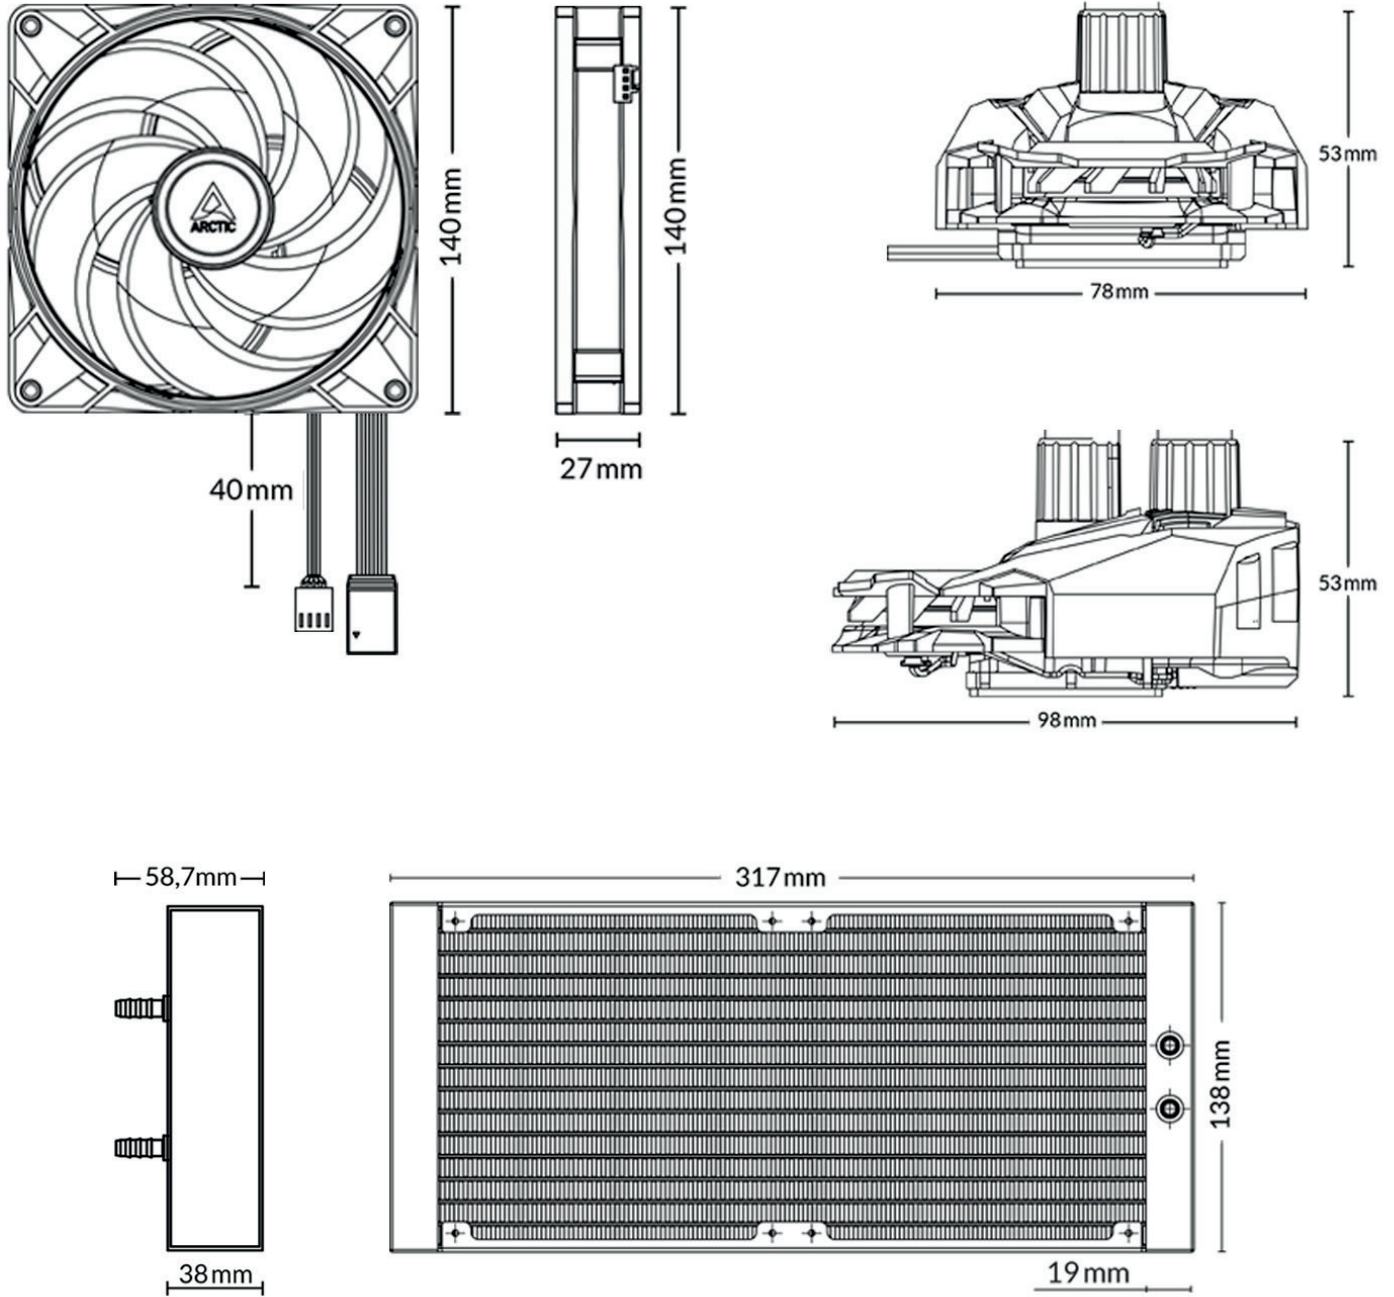

Liquid Freezer II 280 RGB

Multi Compatible All-in-One CPU Water Cooler with RGB

All materials are compatible with RoHS requirements

Product Information

Manual