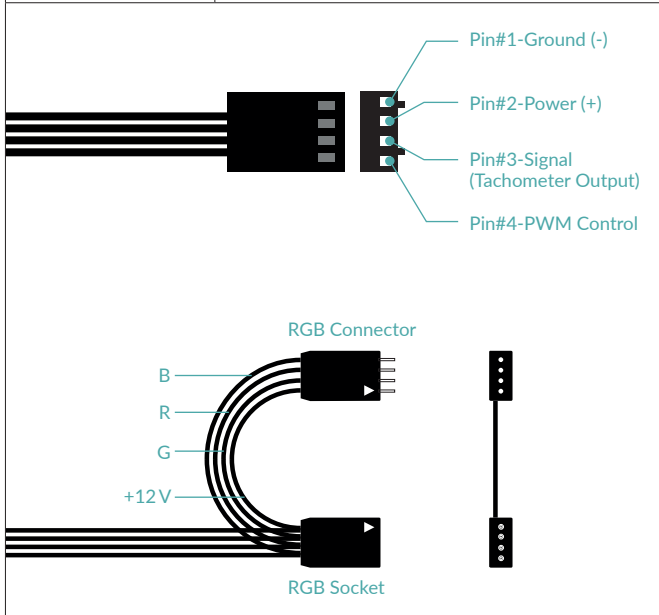

# Liquid Freezer II 280 RGB

Multi Compatible All-in-One CPU Water Cooler with RGB

## General Specifications

Compatibility	Intel® 1200, 115x, 2011-3*, 2066* AMD® AM4	*Square ILM
TIM	MX-5 (0.8 g)	
Pump & Fan Connector	4-Pin Connector	
LED Connector	4-Pin 12V-G-R-B Connector with Y-splitter	
Weight	2019 g (2 Fans, Radiator, Pump, Tubes)	

## Pump/Cold Plate Specifications

VRM Fan	40 mm, 1000–3000 rpm (Controlled by PWM)
Pump	800–2000 rpm (PWM gesteuert)
Power Consumption	0.5 W–2.7 W Pump and VRM Fan
Tube Length	450 mm
Tube Diameter	Outer: 12.4 mm Inner: 6.0 mm
Dimensions	78 (L) x 53 (W) x 98 (H) mm

## Fan Specifications

Speed	200–1900 rpm
Airflow	68.9 cfm   117.06 rpm
Static Pressure	2 mm H <sub>2</sub> O
Noise Level	0.3 Sone
Fan Dimensions	140 (L) x 140 (W) x 27 (H) mm
Speed Control	Pulse Width Modulation
Bearing	Fluid Dynamic Bearing
Current/Voltage	0.17 A/12 V
<b>RGB Specifications</b>	
LEDs	12 RGB LEDs
Current/Voltage	0.2 A/12 V